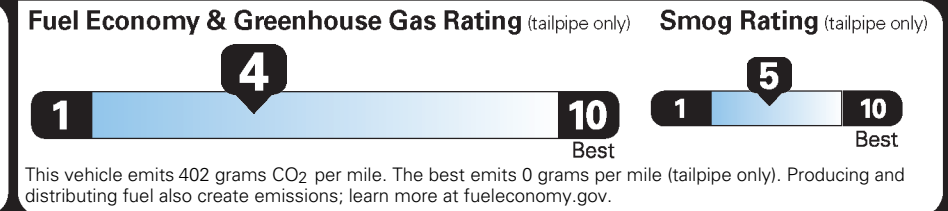

Actual results will vary for many reasons, including driving conditions and how you drive and maintain your vehicle. The average new vehicle gets 27 MPG and costs $7,000 to fuel over 5 years. Cost estimates are based on 15,000 miles per year at $2.55 per gallon. MPGe is miles per gasoline gallon equivalent. Vehicle emissions are a significant cause of climate change and smog.

fueleconomy.gov

Calculate personalized estimates and compare vehicles