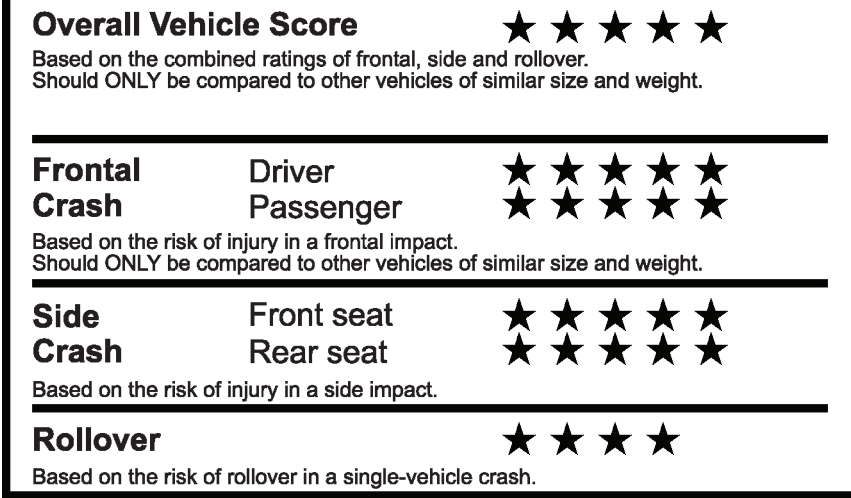

fueleconomy.gov

Calculate personalized estimates and compare vehicles

GOVERNMENT 5-STAR SAFETY RATINGS

Star ratings range from 1 to 5 stars (★★★★★), with 5 being the highest. Source: National Highway Traffic Safety Administration (NHTSA). www.safercar.gov or 1-888-327-4236