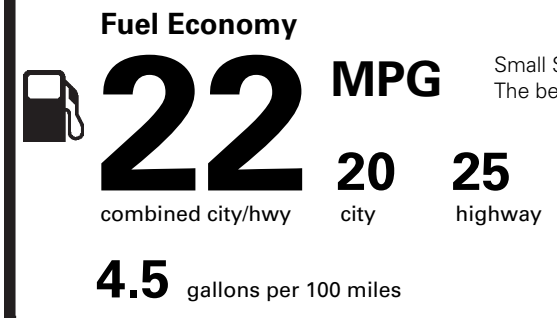

PRICE INFORMATION

BASE PRICE	\$51,370.00
TOTAL OPTIONS/OTHER	1,060.00
TOTAL VEHICLE & OPTIONS/OTHER	52,430.00
DESTINATION & DELIVERY	995.00

EPA DOT Fuel Economy and Environment

Gasoline Vehicle

Small SUVs range from 18 to 120 MPG. The best vehicle rates 136 MPGe.